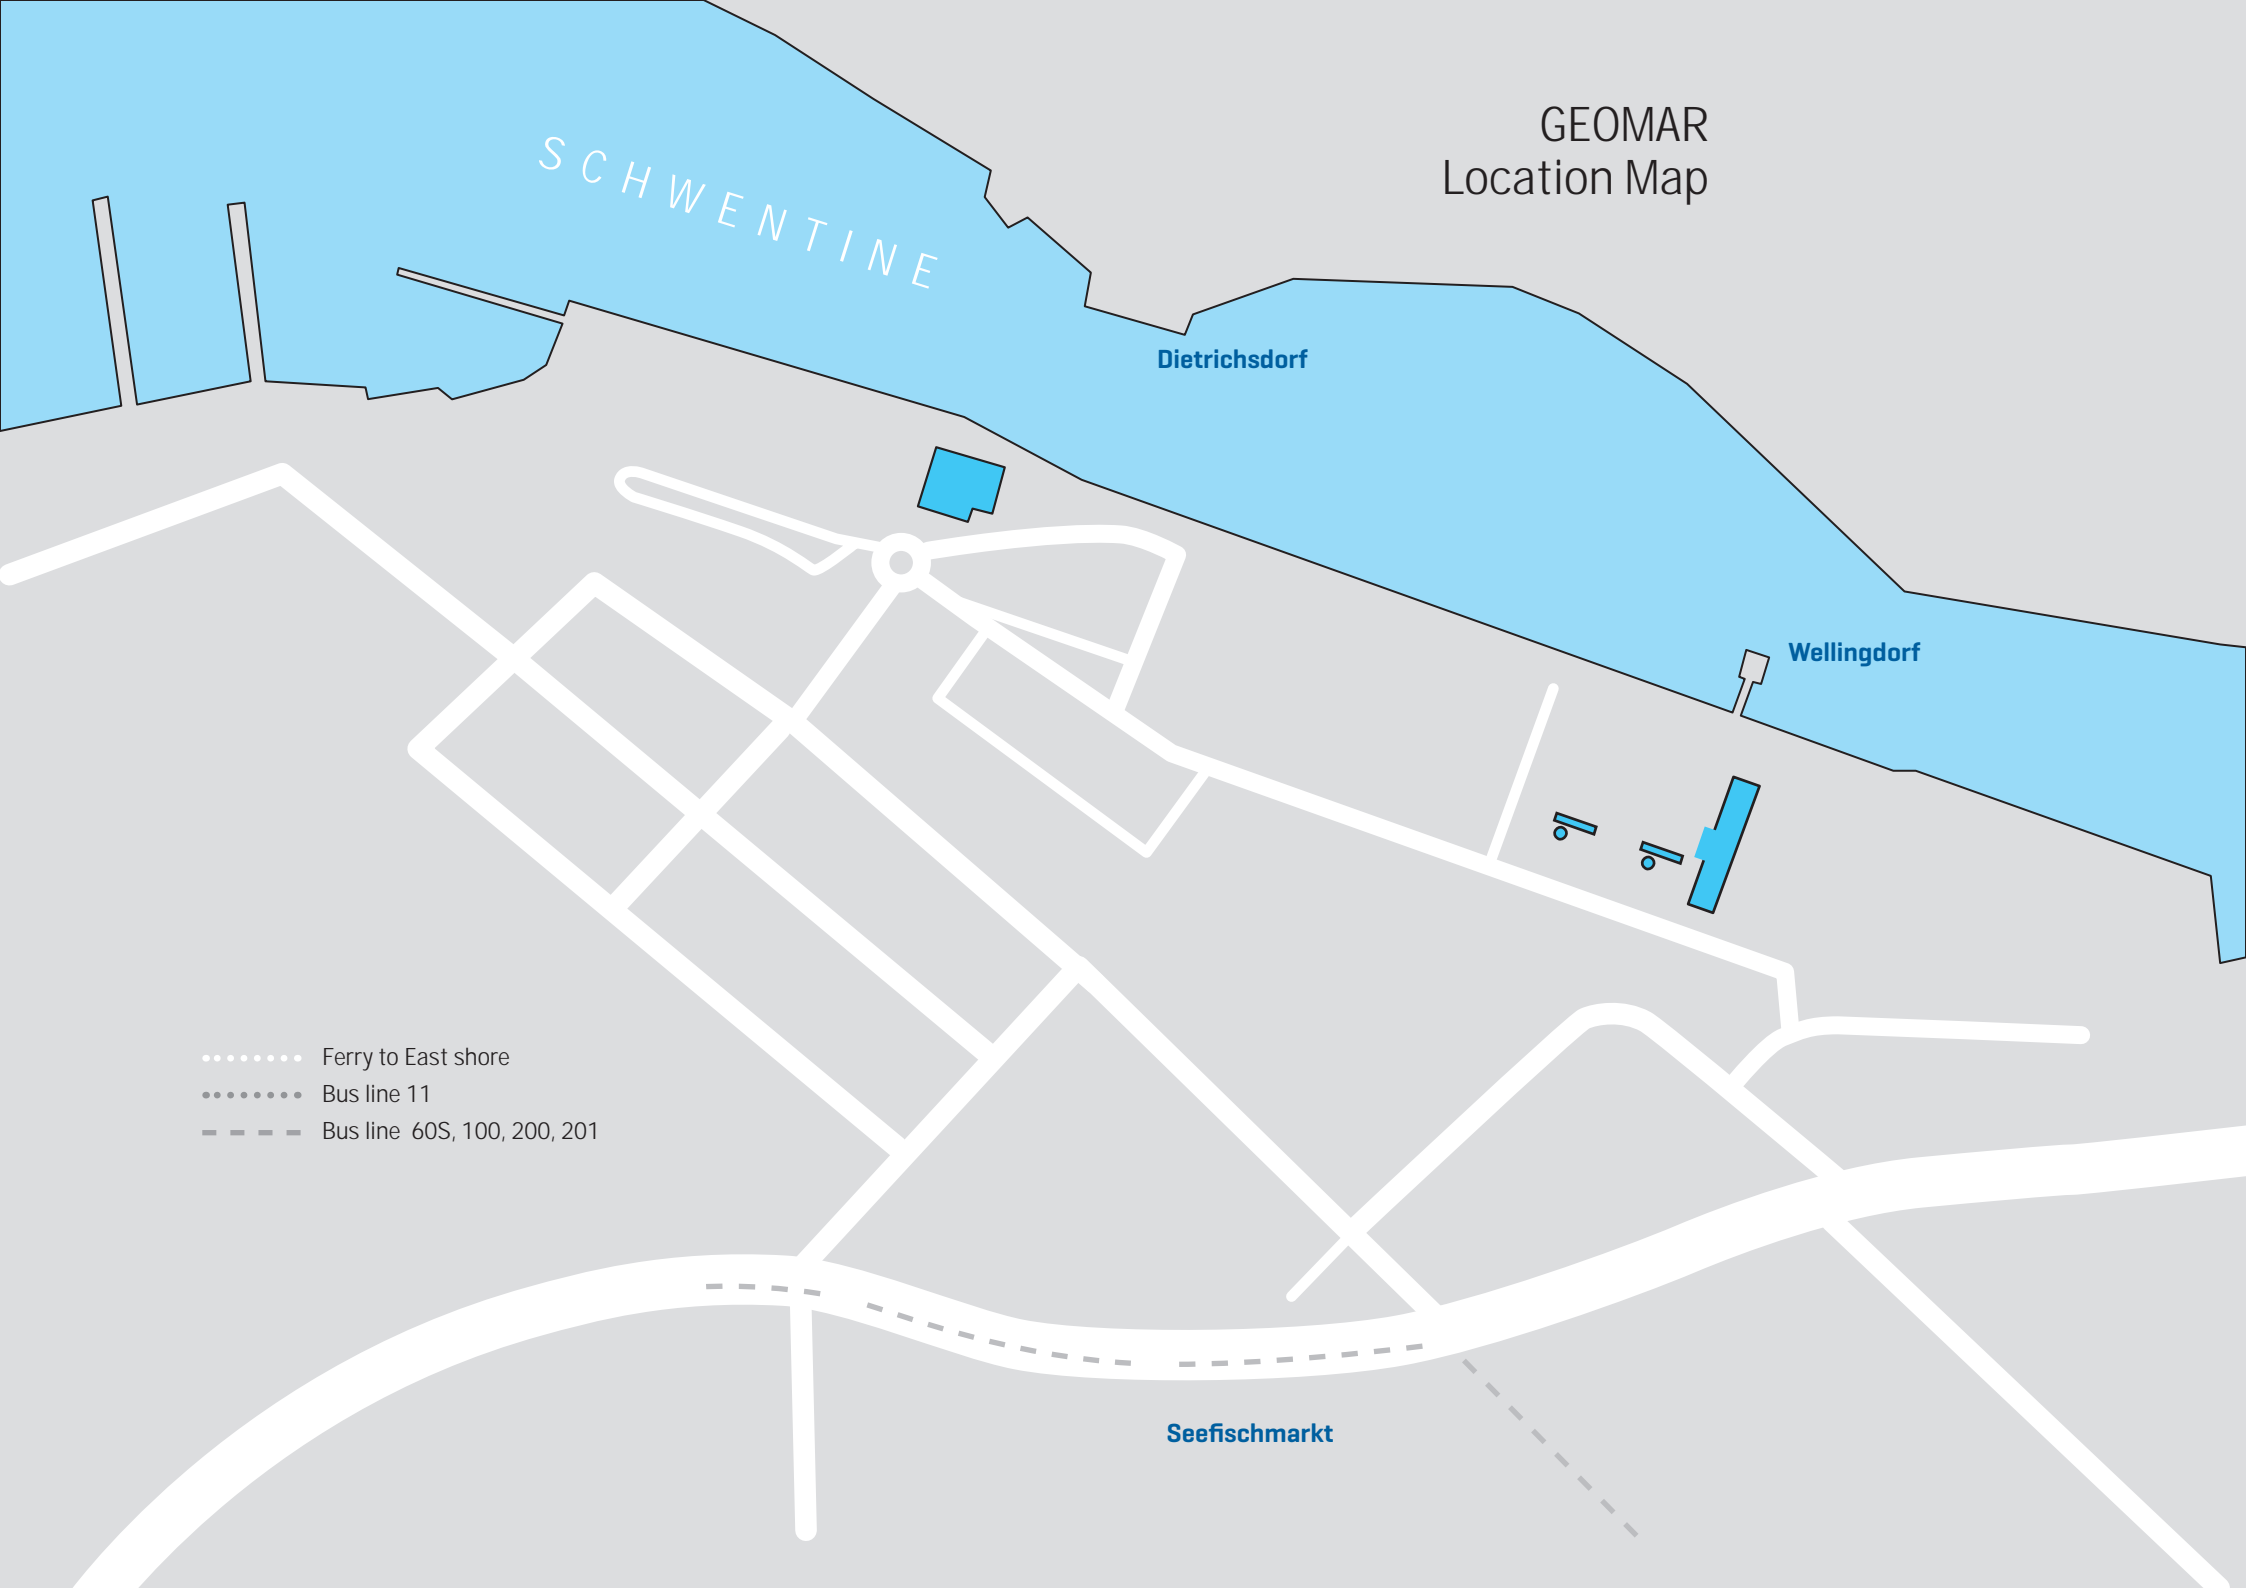

GEOMAR Location Map

SCHWENTINE

Dietrichsdorf

Wellingdorf

Seefischmarkt

- Ferry to East shore
- Bus line 11
- - - - Bus line 60S, 100, 200, 201