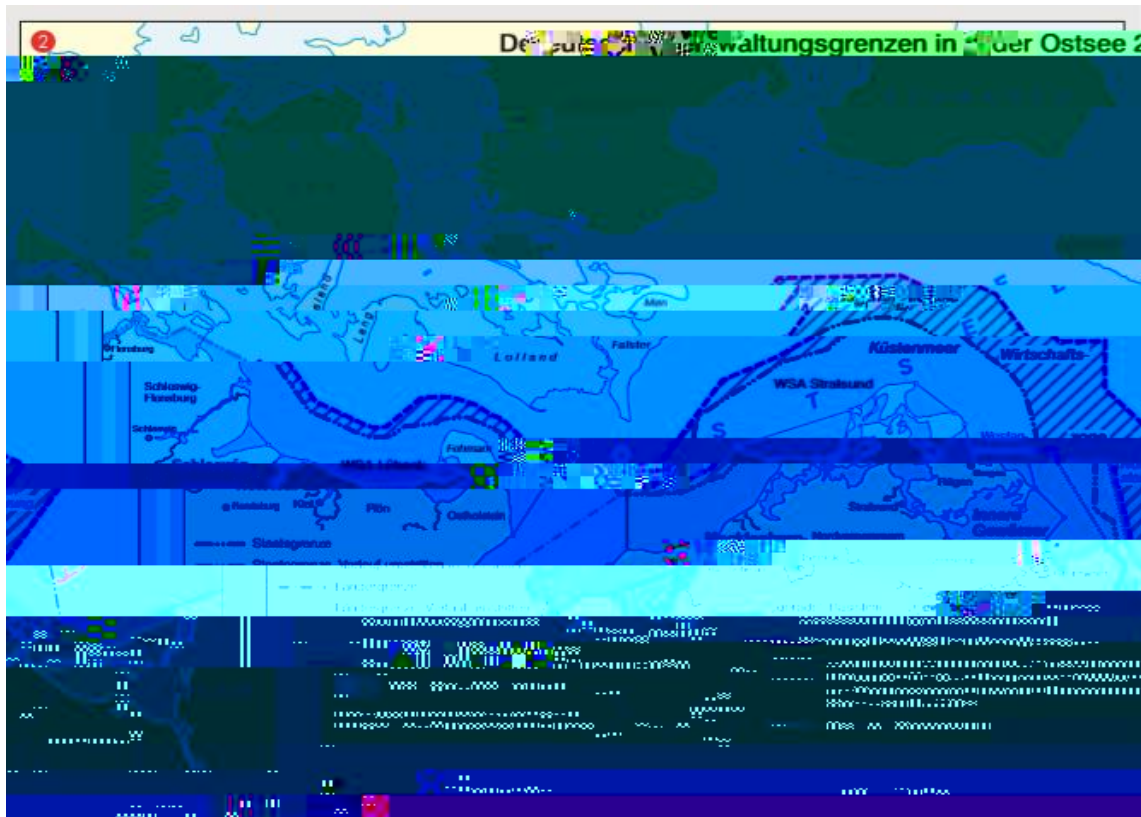

German Customs Border and EEZ in the Baltic Sea:

International Maritime Borders (Coastal Waters) and international Waters without EEZ's in the North and Baltic Sea:

Source: <https://www.openstreetmap.org/#map=5/58.939/6.546>